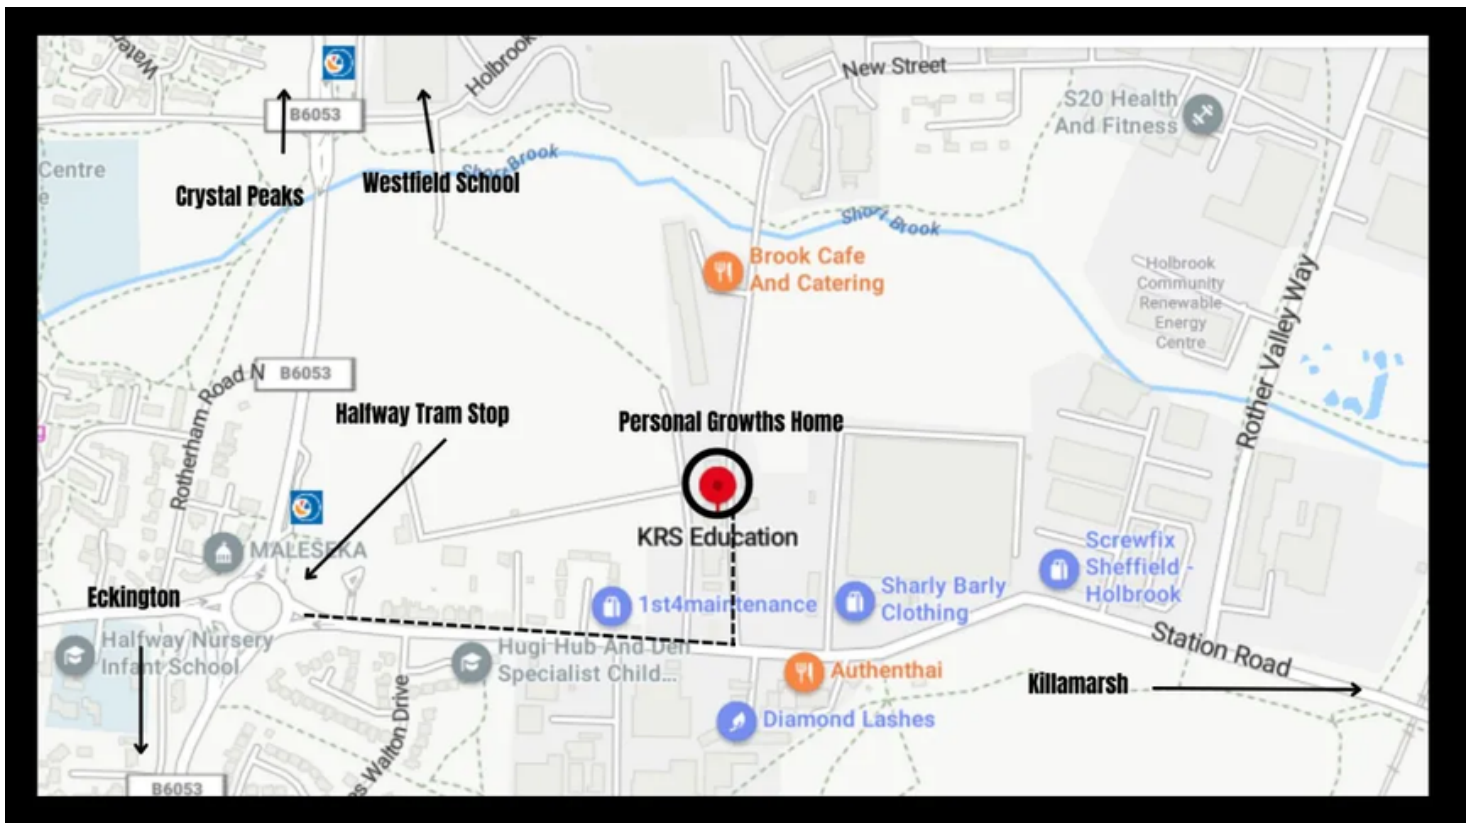

## Directions

**From Eckington - Go past Halfway Morrisons (on your right) at roundabout take 3rd Exit - Halfway Tram Park And Ride entrance will be on your left, continue past scuba diving on your right, past old fuel garage (now car wash) , turn left (before BP garage) on New Street. PG is 150 metres on your left.**

**From Crystal Peaks roundabout - follow tram towards Eckington to the halfway roundabout and trams park and ride, turn first left and follow instructions above.**

0114 470 1484

2 Howco Business Park, New Street,  
Halfway, Sheffield S20 3GH